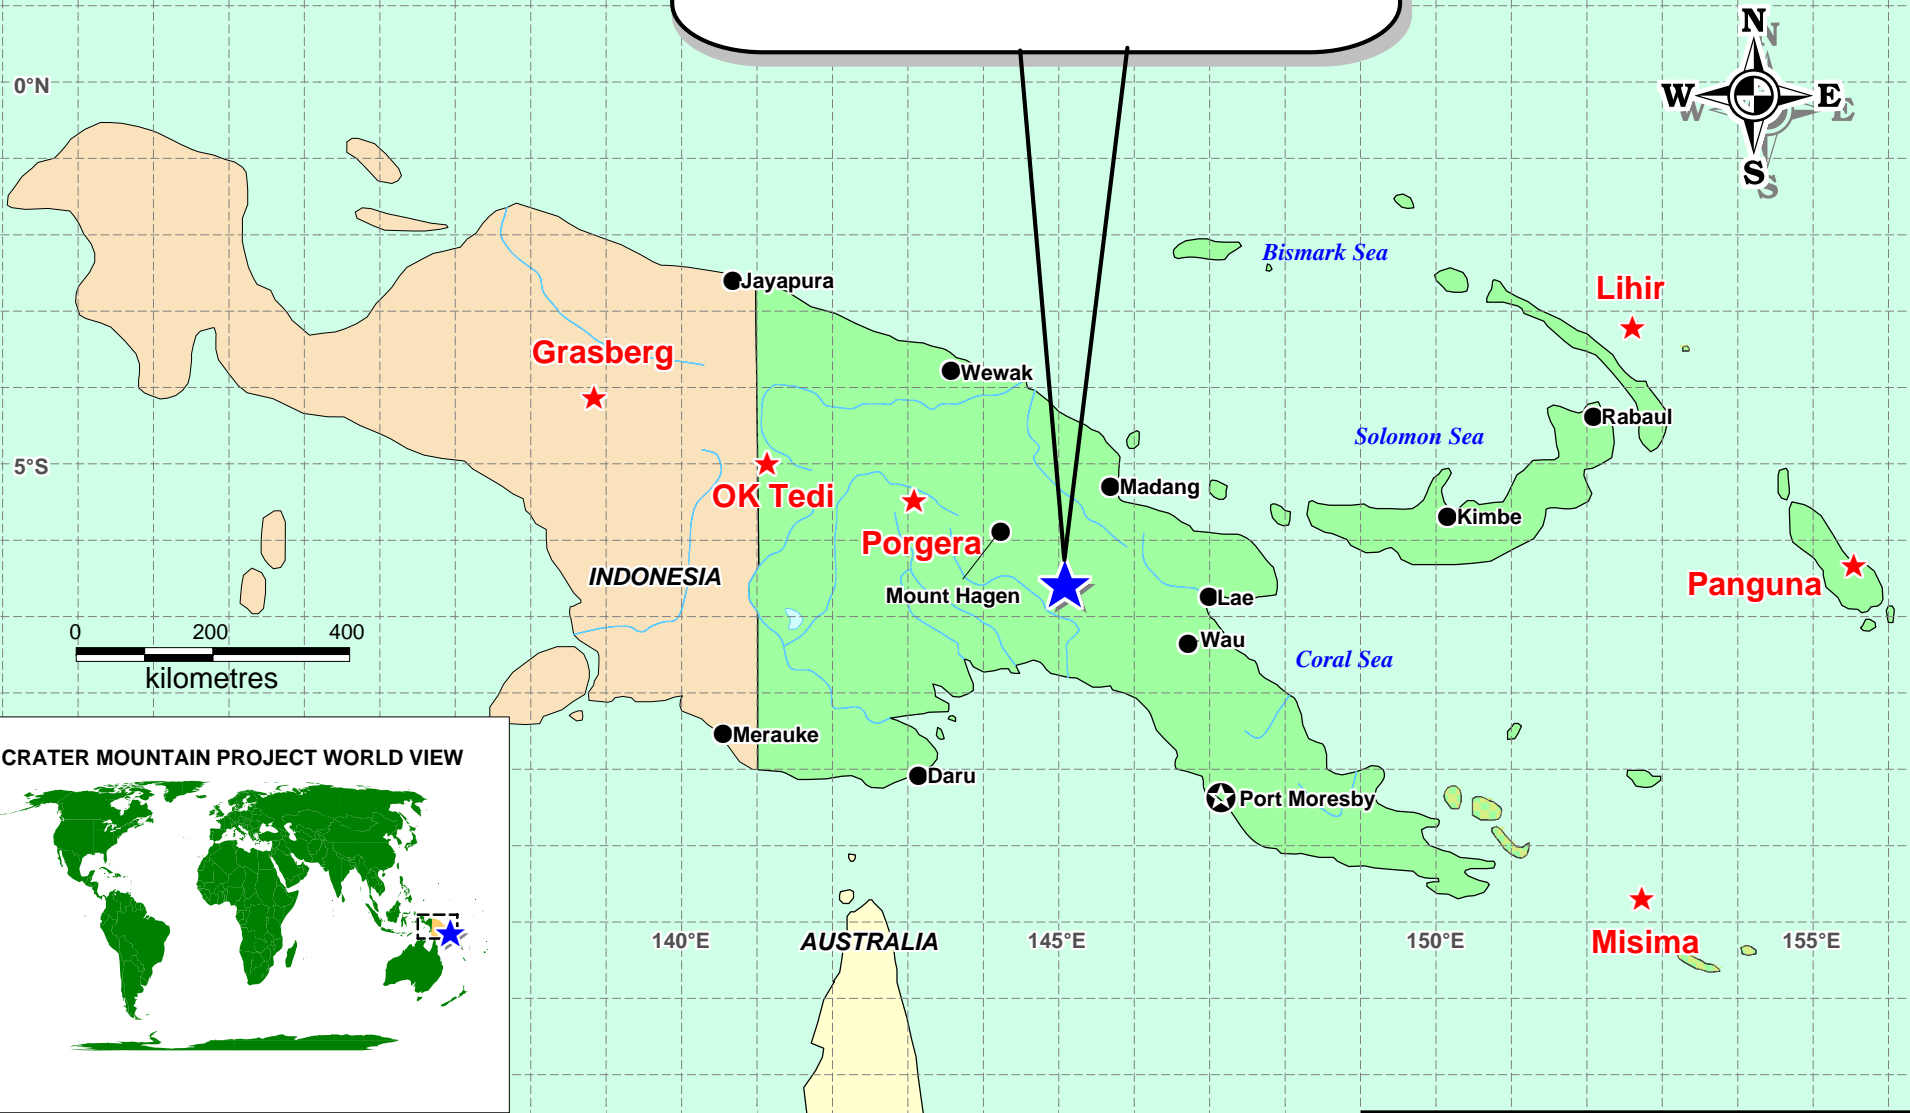

CRATER MOUNTAIN PROJECT

CRATER MOUNTAIN PROJECT WORLD VIEW

CELTIC MINERALS LTD.
CRATER MOUNTAIN PROJECT
PAPUA NEW GUINEA

-  CRATER MOUNTAIN PROJECT
-  MINES & DEPOSITS
-  CAPITAL CITY
-  TOWNS